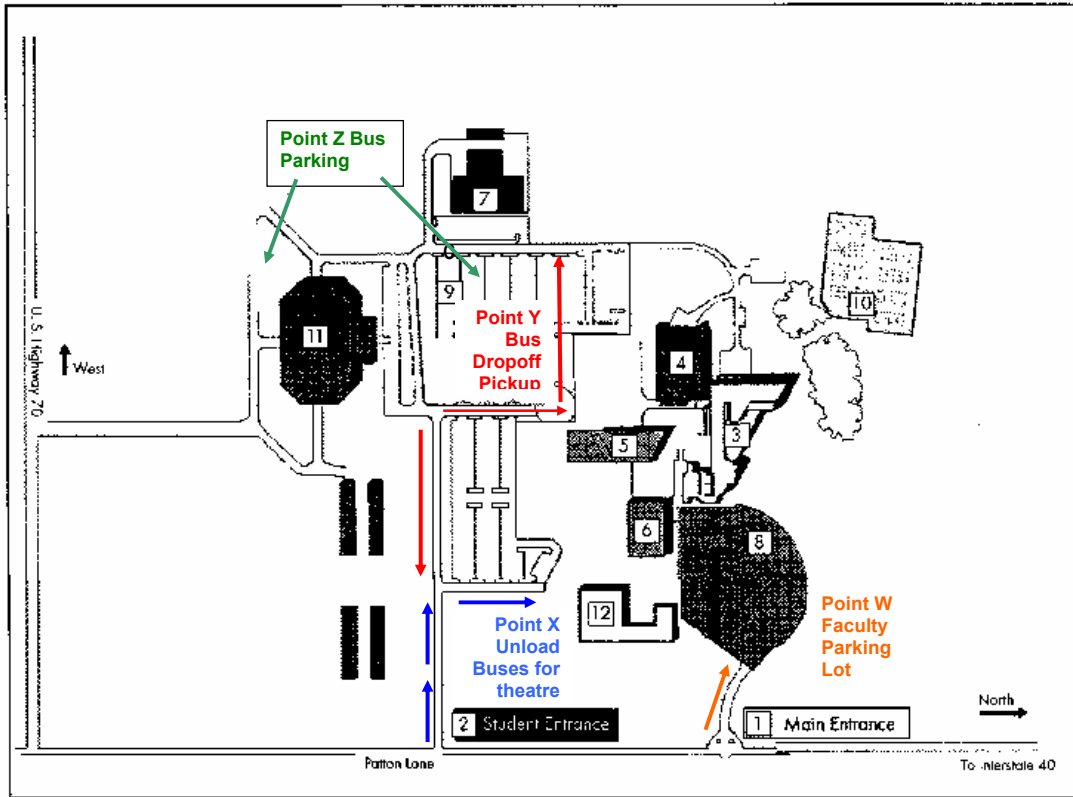

## Bus Routes

#### Legend

#1 Main Entrance—Faculty parking lot, visitor parking, not for student use. Entrance for bus drop off, Point C

#2 Student Entrance—Student parking lots. Entrance for bus drop off, Point A.

#3 Dunbar Building—Contains Administrative offices, cafeteria and classrooms with the letter D prefix (ex. D-113)

**Point X Best place to offload buses for theatre**

#7 Maintenance Building

#8 Faculty parking lot and Visitor's parking lot.

#9 Student parking lot

#10 Tennis courts

#11 Henry/Stafford East Tennessee Agricultural Exposition Center

#12 O'Brien Building—Houses the theatre and classrooms with the letter O prefix (ex. O-101).

**Point Y Bus dropoff and pickup for gym**

**Point Z Bus parking**